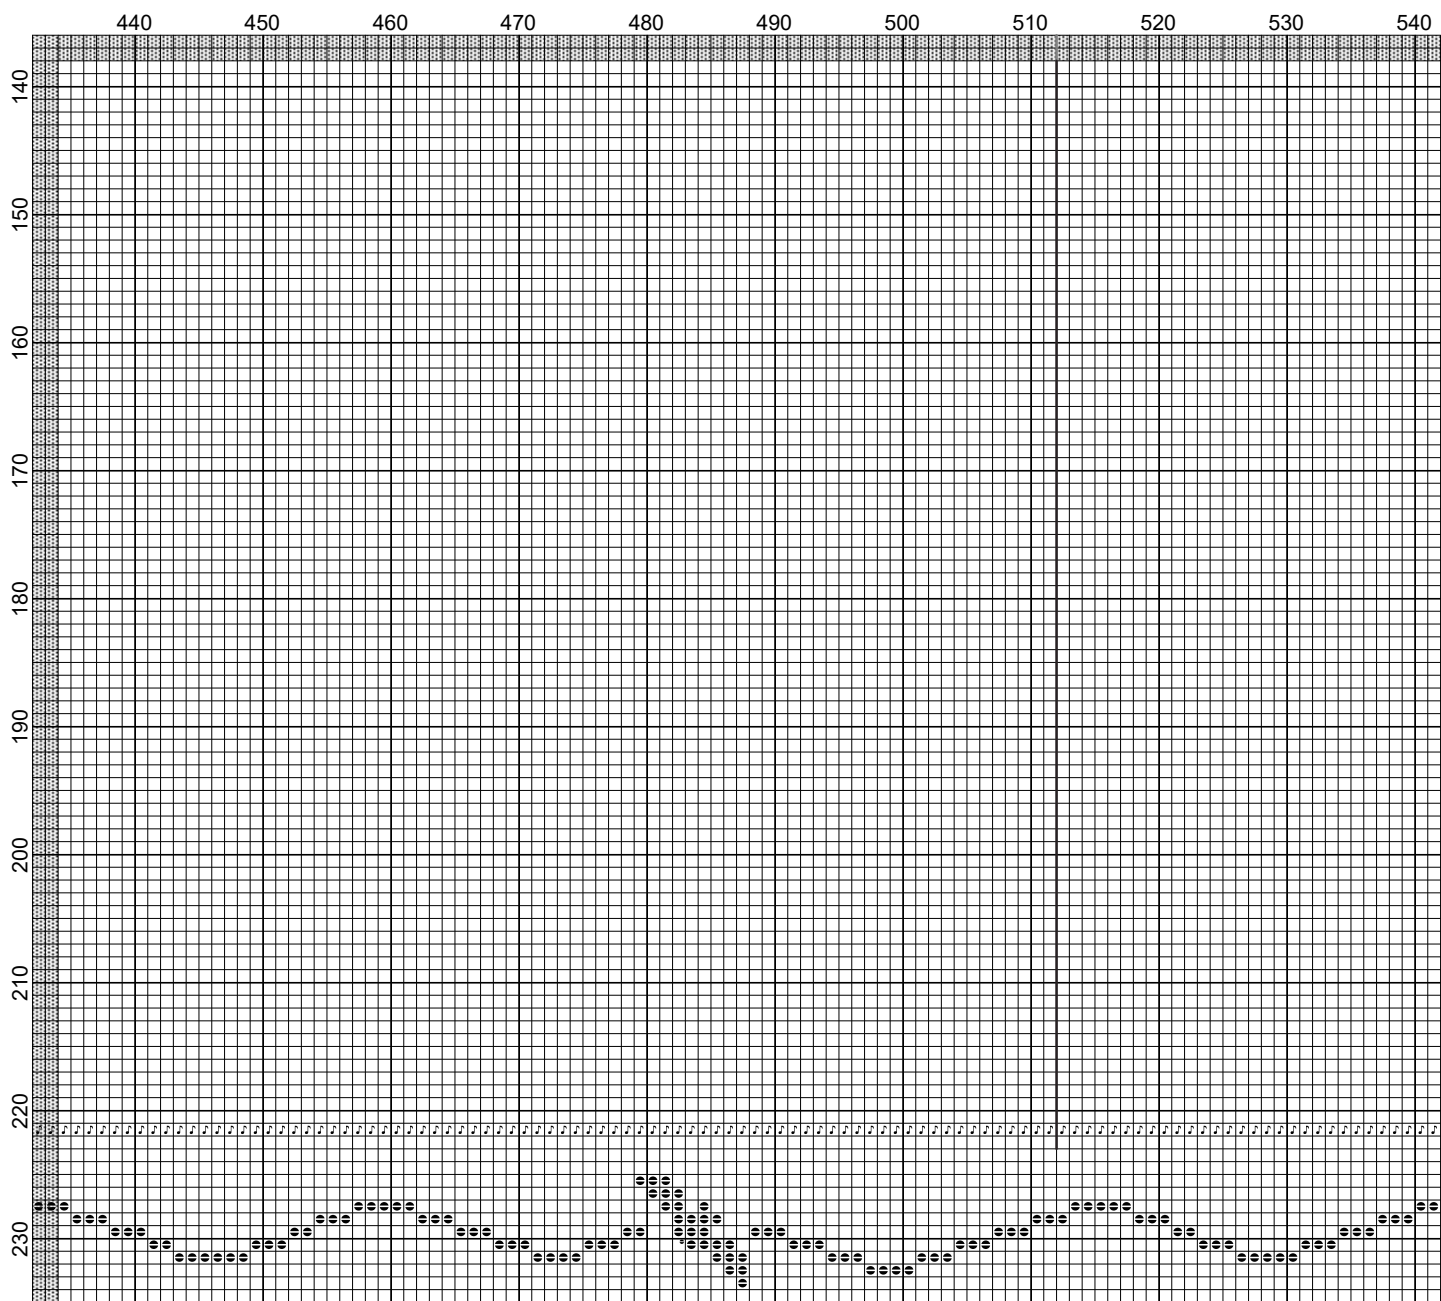

Little Stitch Girl 2020

Backstitches:

Spooky Hollow Border (6x2) by Jordan Nicoll

Little Stitch Girl 2020

— CCC-004

Spooky Hollow Border (6x2) by Jordan Nicoll

Little Stitch Girl 2020

Spooky Hollow Border (6x2) by Jordan Nicoll

Little Stitch Girl 2020