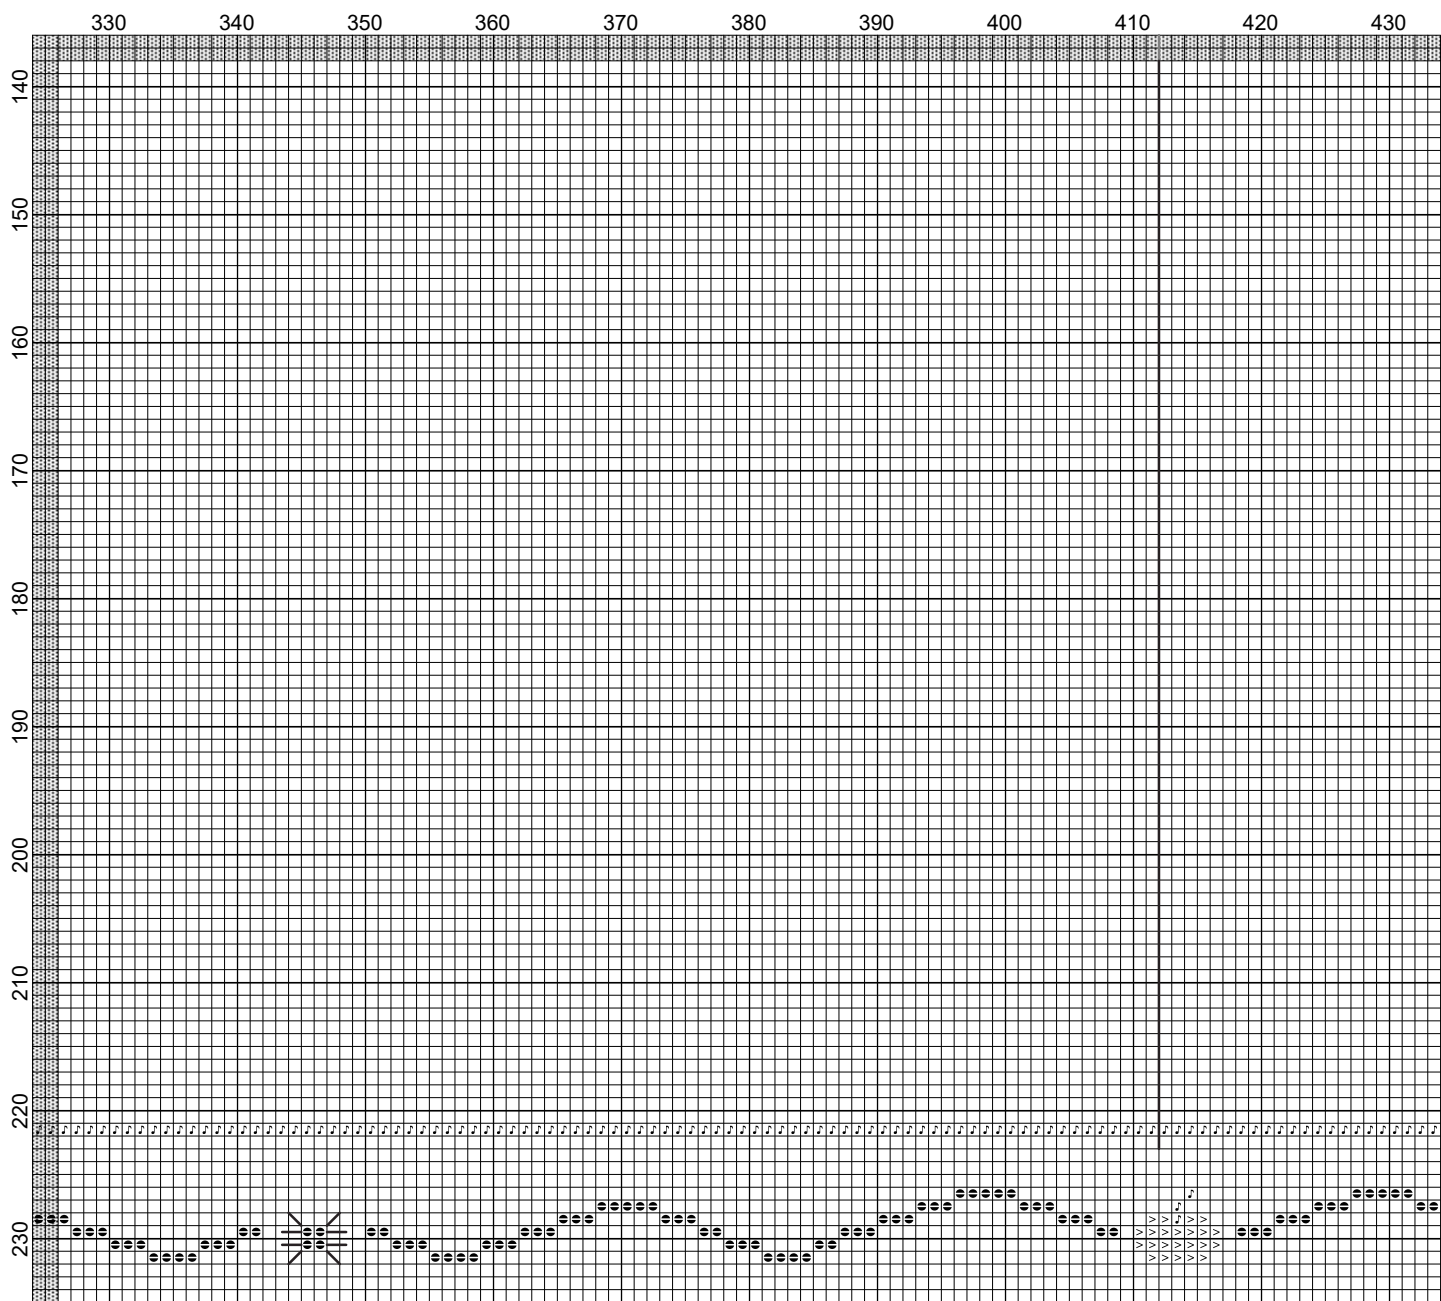

Spooky Hollow Border (6x2) by Jorden Nicoll

Little Stitch Girl 2020

Legend:

Spooky Hollow Border (6x2) by Jordan Nicoll

Little Stitch Girl 2020

CCC-181
 CCC-004
 CCC-170
 CCC-149

Spooky Hollow Border (6x2) by Jorden Nicoll

Little Stitch Girl 2020

Backstitches:

Spooky Hollow Border (6x2) by Jordan Nicoll

Little Stitch Girl 2020

— CCC-004

Spooky Hollow Border (6x2) by Jordan Nicoll

Little Stitch Girl 2020

Spooky Hollow Border (6x2) by Jordan Nicoll

Little Stitch Girl 2020