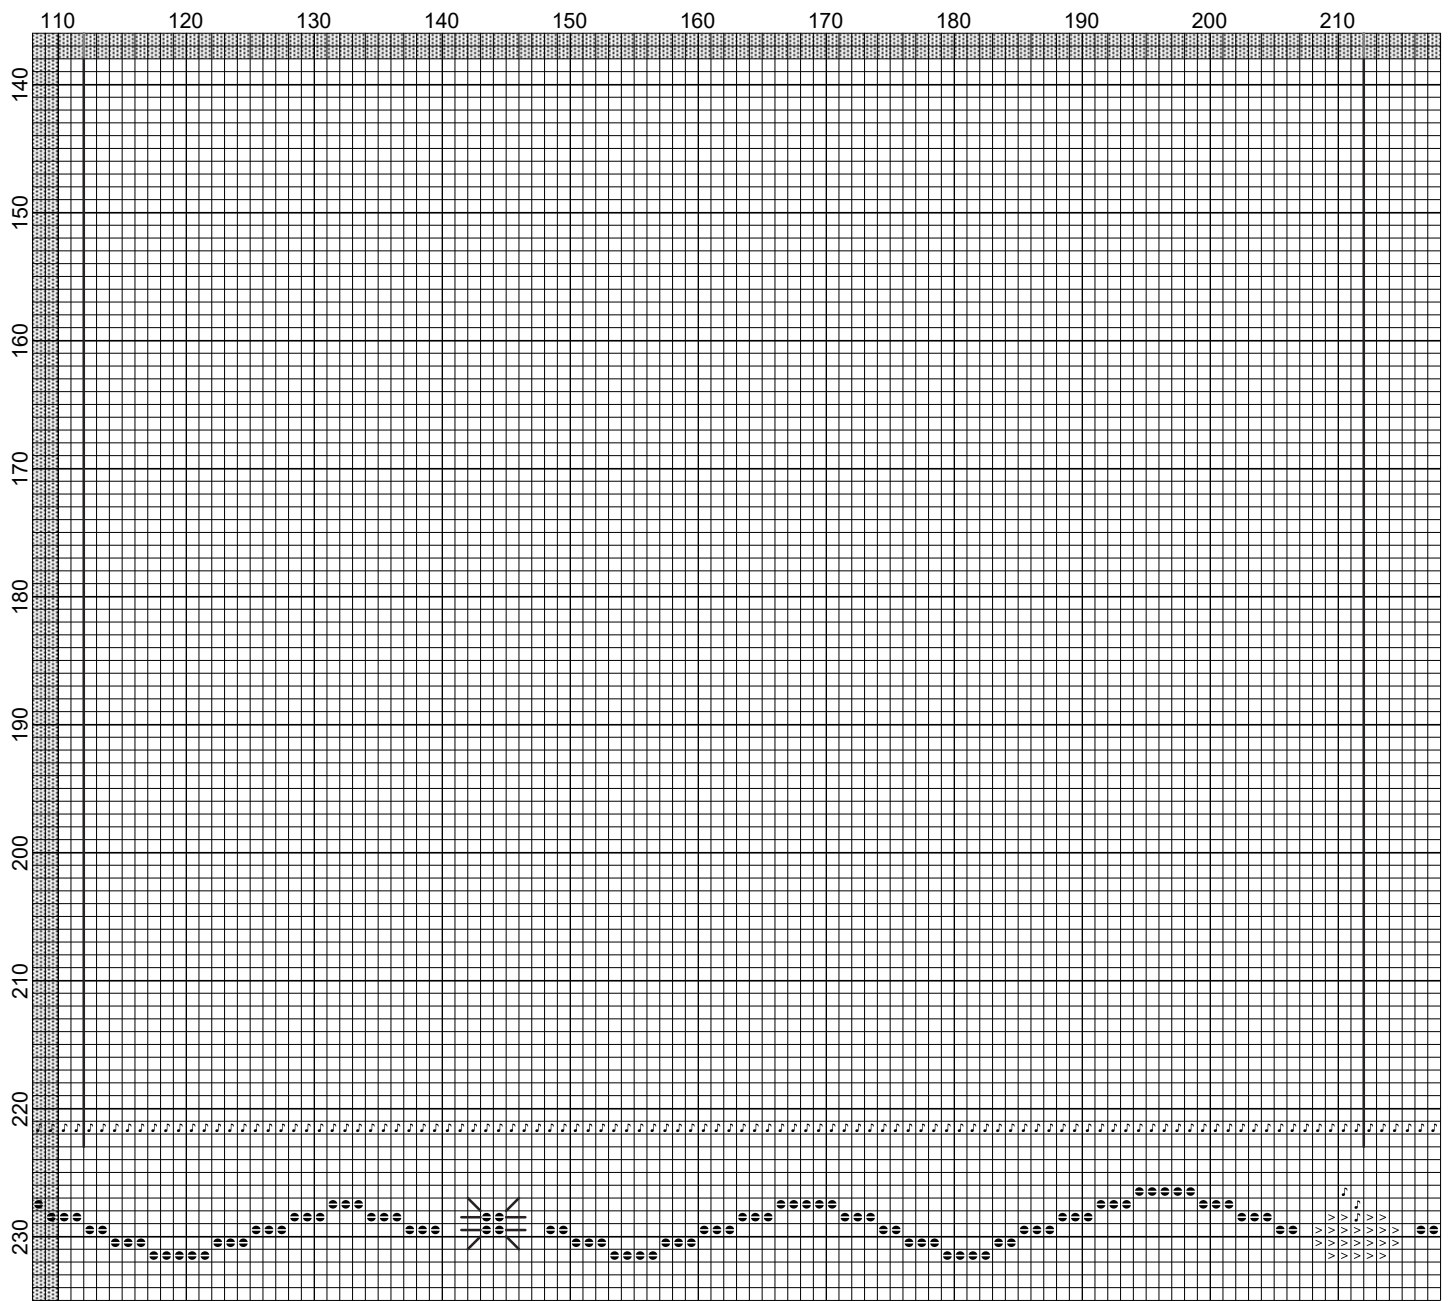

Spooky Hollow Border (6x2) by Jordan Nicoll

Spooky Hollow Border (6x2) by Jorden Nicoll

Spooky Hollow Border (6x2) by Jordan Nicoll

Spooky Hollow Border (6x2) by Jorden Nicoll

Spooky Hollow Border (6x2) by Jorden Nicoll

Spooky Hollow Border (6x2) by Jorden Nicoll

Little Stitch Girl 2020

Legend:

Spooky Hollow Border (6x2) by Jordan Nicoll

Little Stitch Girl 2020

CCC-181
 CCC-004
 CCC-170
 CCC-149

Spooky Hollow Border (6x2) by Jorden Nicoll

Little Stitch Girl 2020

Backstitches:

Spooky Hollow Border (6x2) by Jordan Nicoll

Little Stitch Girl 2020

— CCC-004

Spooky Hollow Border (6x2) by Jordan Nicoll

Little Stitch Girl 2020

Spooky Hollow Border (6x2) by Jordan Nicoll

Little Stitch Girl 2020