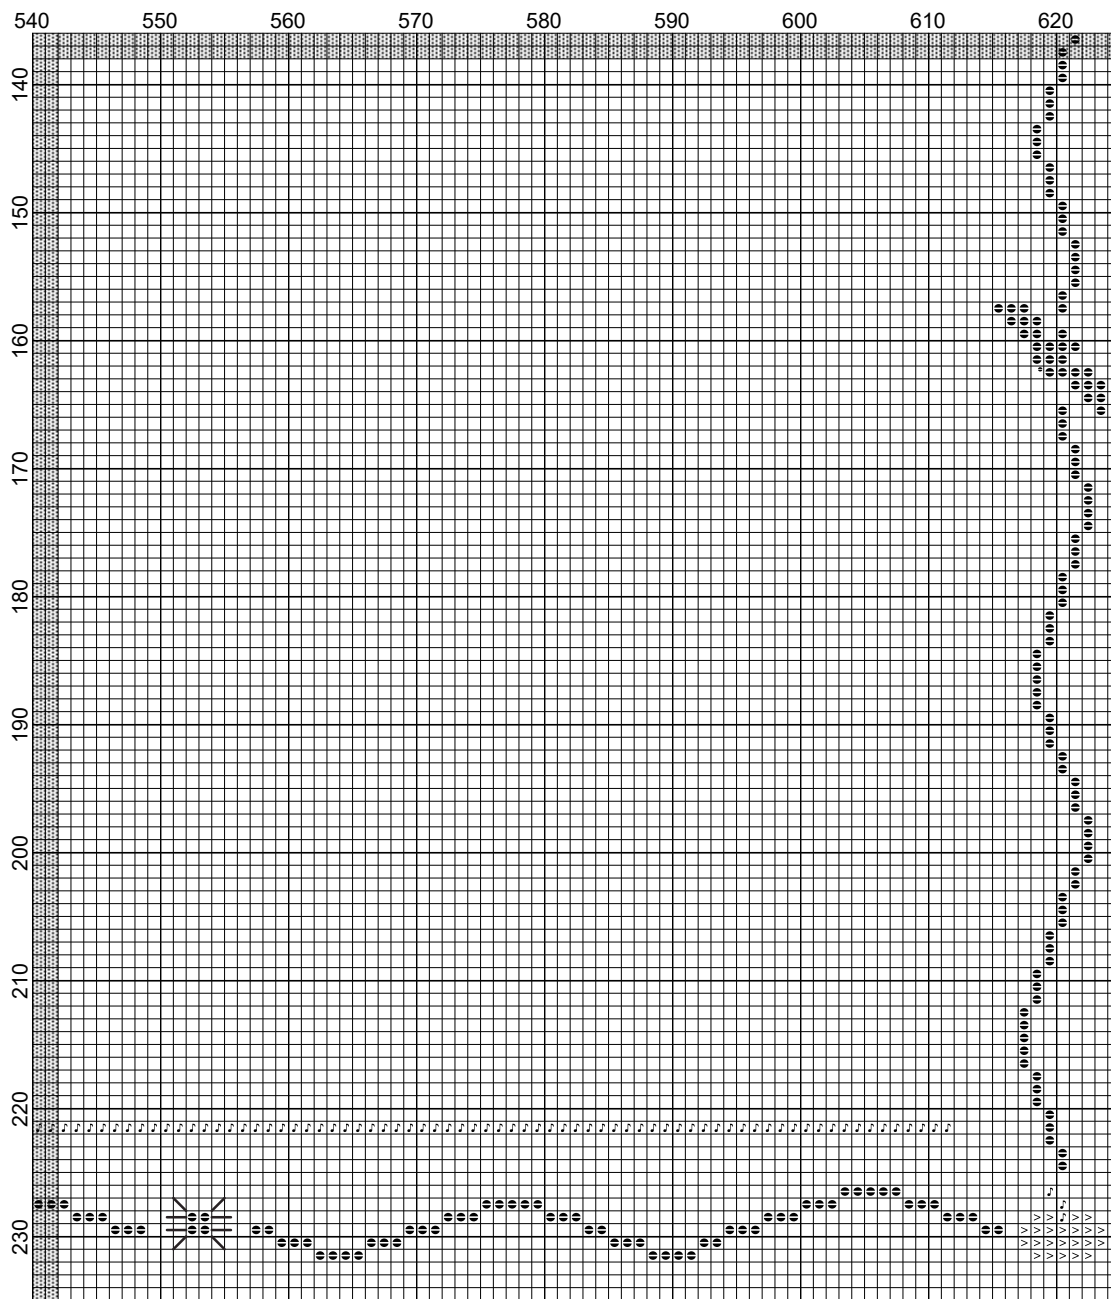

Spooky Hollow Border (6x2) by Jorden Nicoll

Little Stitch Girl 2020

Legend:

Spooky Hollow Border (6x2) by Jordan Nicoll

Little Stitch Girl 2020

CCC-181
 CCC-004
 CCC-170
 CCC-149

Spooky Hollow Border (6x2) by Jorden Nicoll

Little Stitch Girl 2020

Backstitches:

Spooky Hollow Border (6x2) by Jordan Nicoll

Little Stitch Girl 2020

— CCC-004

Spooky Hollow Border (6x2) by Jordan Nicoll

Little Stitch Girl 2020

Spooky Hollow Border (6x2) by Jordan Nicoll

Little Stitch Girl 2020