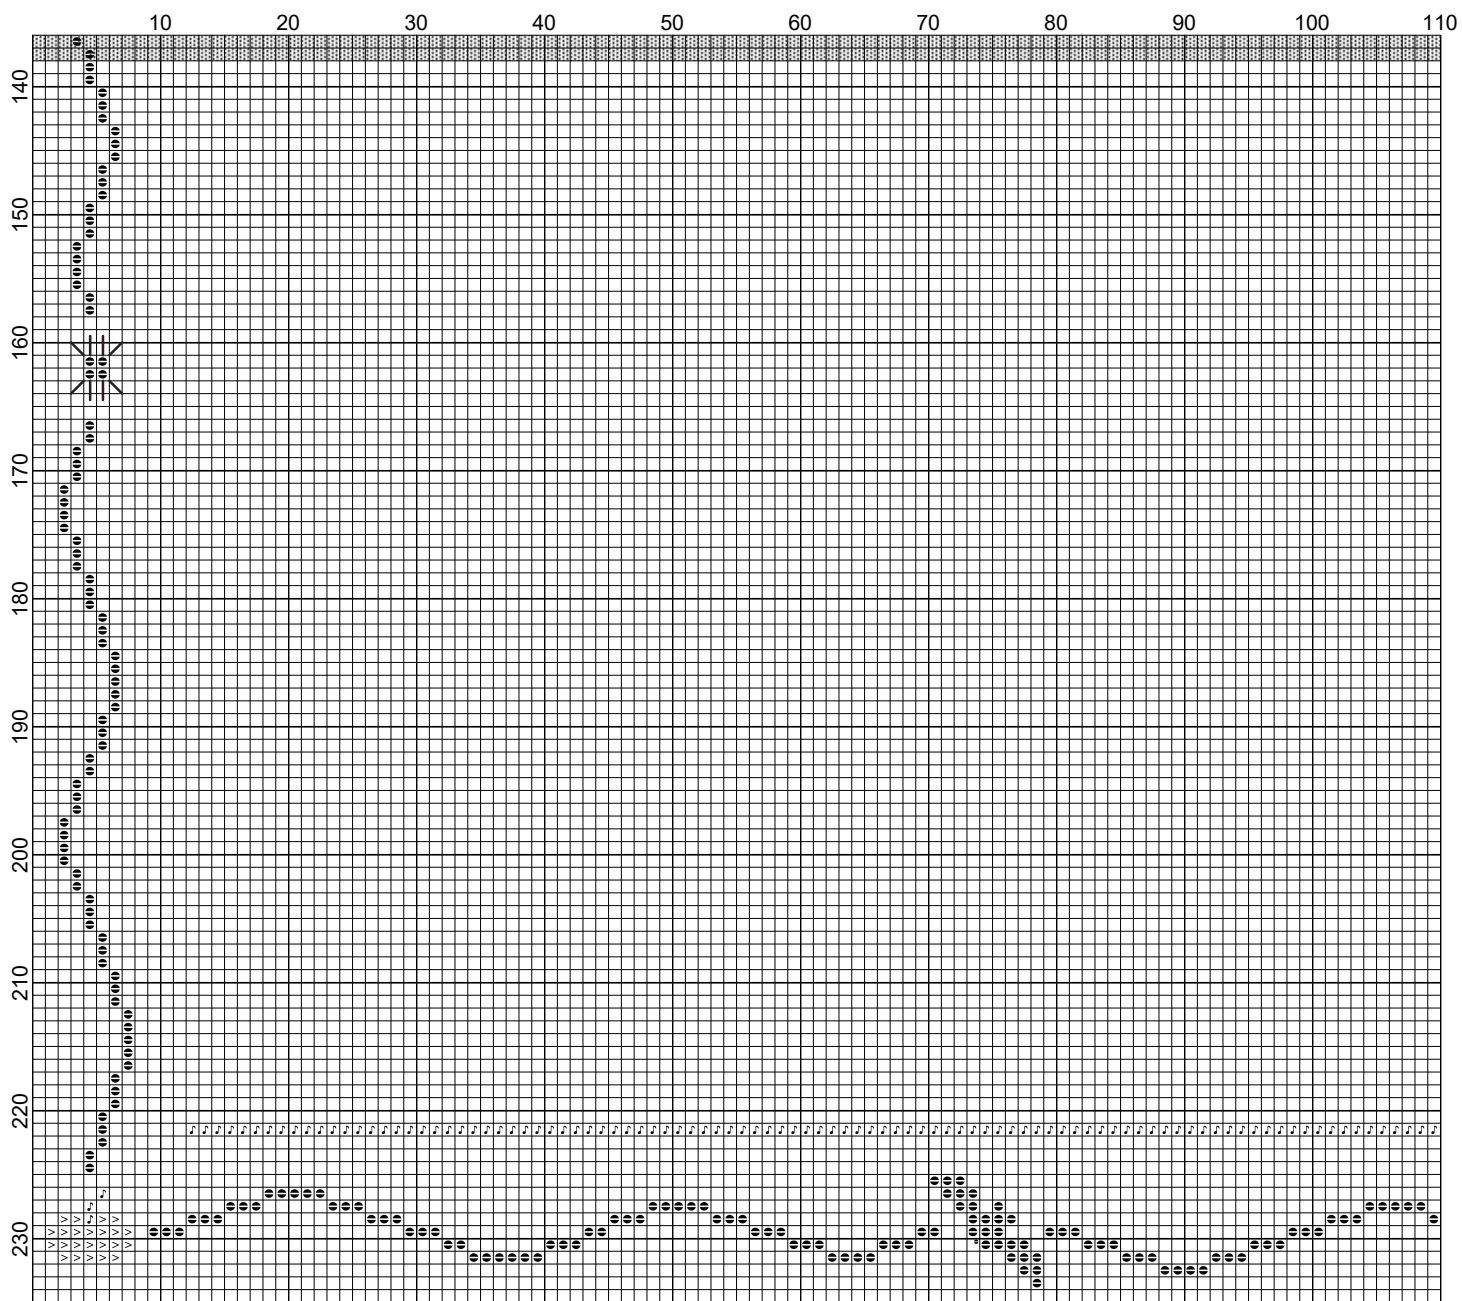

Spooky Hollow Border (6x2) by Jordan Nicoll

Spooky Hollow Border (6x2) by Jorden Nicoll

Spooky Hollow Border (6x2) by Jordan Nicoll

Spooky Hollow Border (6x2) by Jorden Nicoll

Spooky Hollow Border (6x2) by Jorden Nicoll

Spooky Hollow Border (6x2) by Jorden Nicoll

Little Stitch Girl 2020

Legend:

Spooky Hollow Border (6x2) by Jordan Nicoll

Little Stitch Girl 2020

CCC-181
 CCC-004
 CCC-170
 CCC-149

Spooky Hollow Border (6x2) by Jorden Nicoll

Little Stitch Girl 2020

Backstitches:

Spooky Hollow Border (6x2) by Jordan Nicoll

Little Stitch Girl 2020

— CCC-004

Spooky Hollow Border (6x2) by Jordan Nicoll

Little Stitch Girl 2020

Spooky Hollow Border (6x2) by Jordan Nicoll

Little Stitch Girl 2020