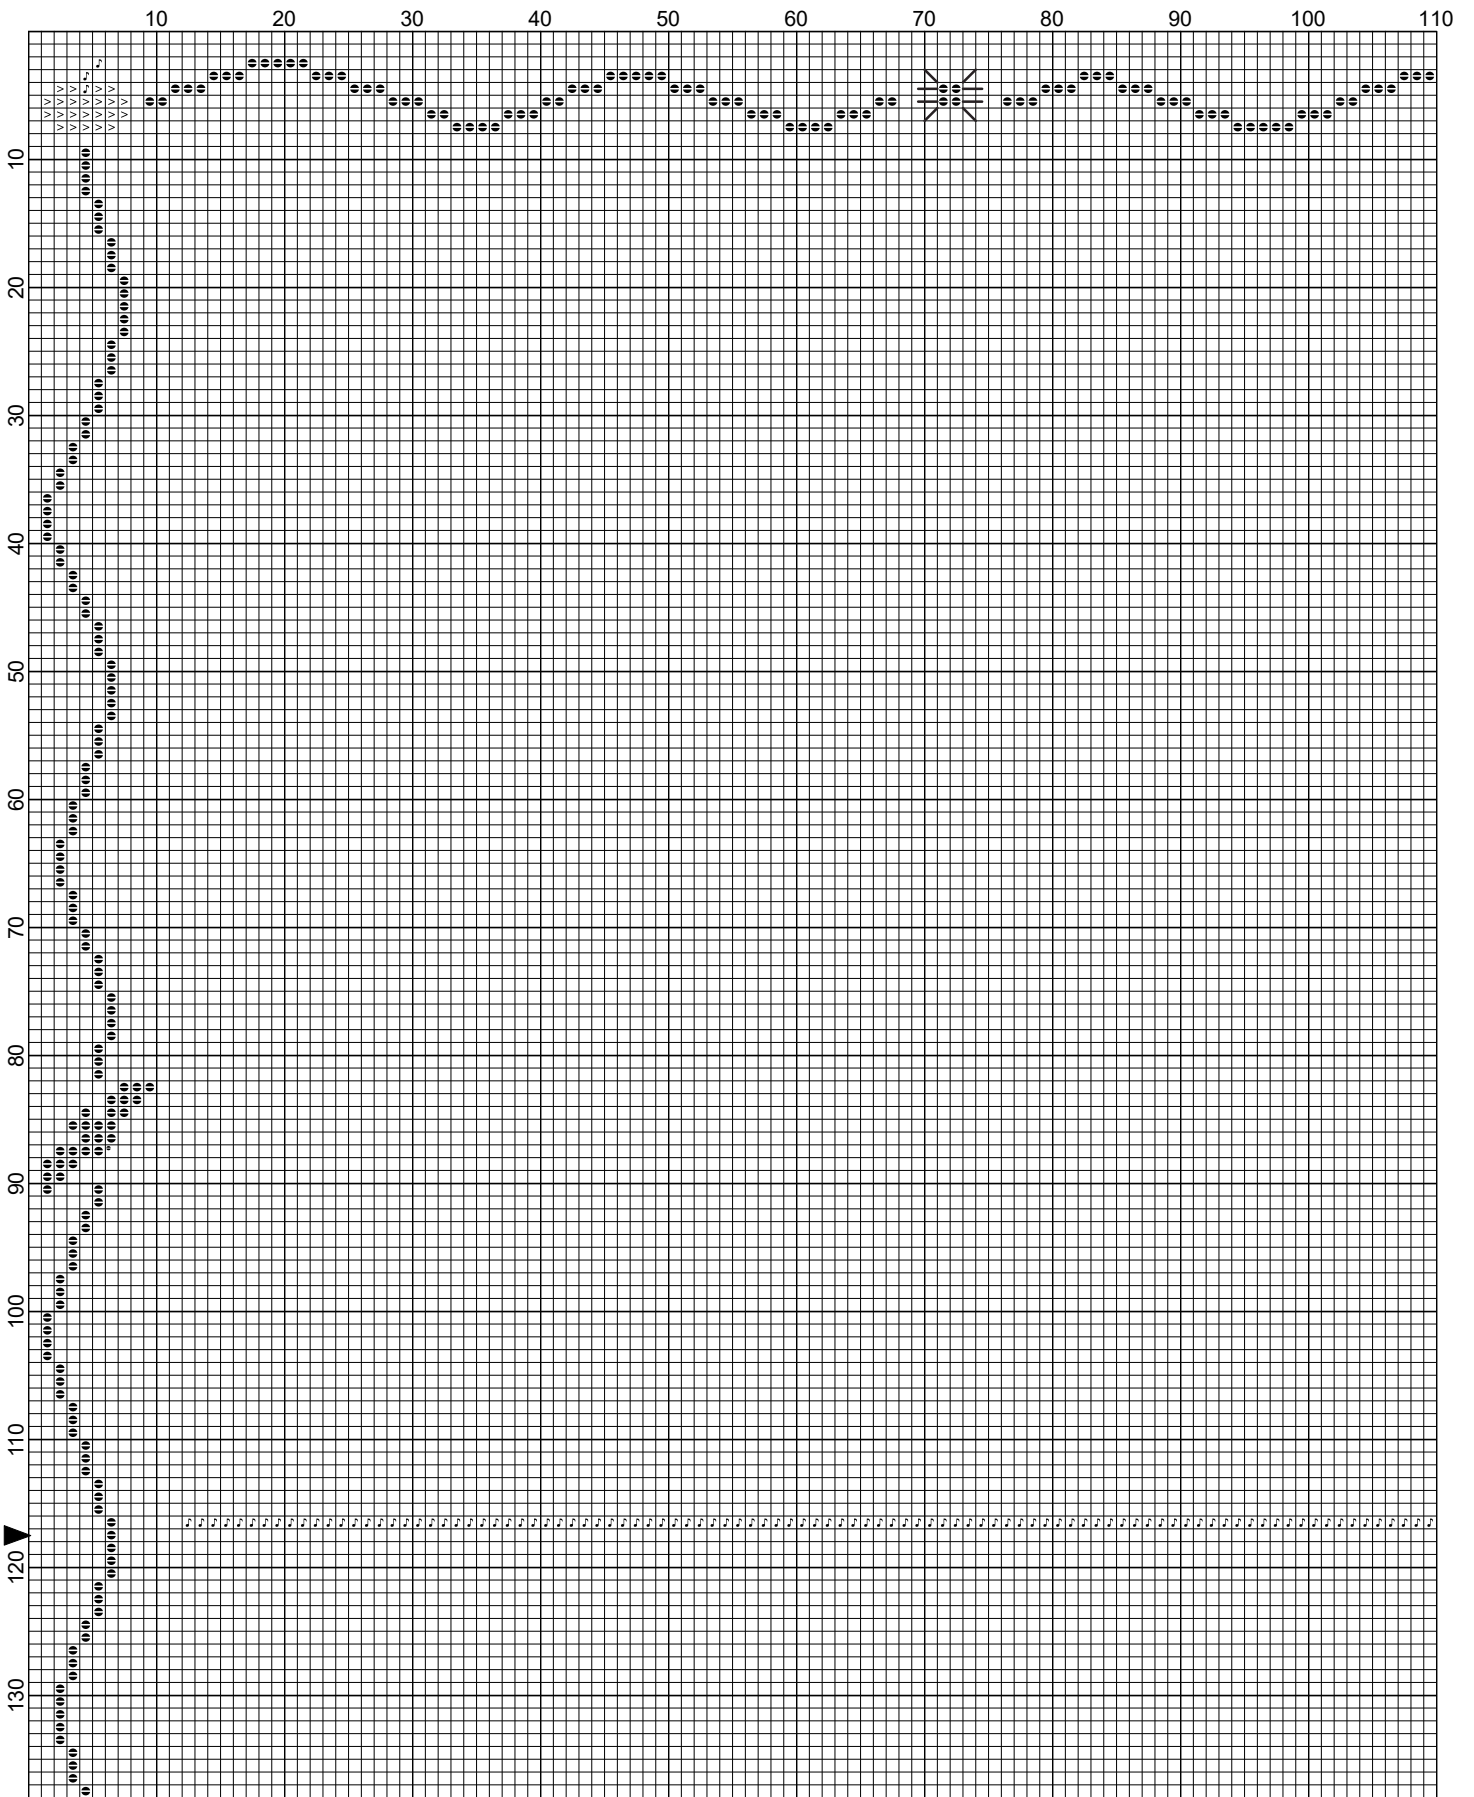

Spooky Hollow Border (6x2) by Jordan Nicoll

Spooky Hollow Border (6x2) by Jorden Nicoll

Spooky Hollow Border (6x2) by Jordan Nicoll

Spooky Hollow Border (6x2) by Jorden Nicoll

Spooky Hollow Border (6x2) by Jorden Nicoll

Spooky Hollow Border (6x2) by Jorden Nicoll

Little Stitch Girl 2020

Legend:

Spooky Hollow Border (6x2) by Jordan Nicoll

Little Stitch Girl 2020

CCC-181
 CCC-004
 CCC-170
 CCC-149

Spooky Hollow Border (6x2) by Jorden Nicoll

Little Stitch Girl 2020

Backstitches:

Spooky Hollow Border (6x2) by Jordan Nicoll

Little Stitch Girl 2020

— CCC-004

Spooky Hollow Border (6x2) by Jordan Nicoll

Little Stitch Girl 2020

Spooky Hollow Border (6x2) by Jordan Nicoll

Little Stitch Girl 2020