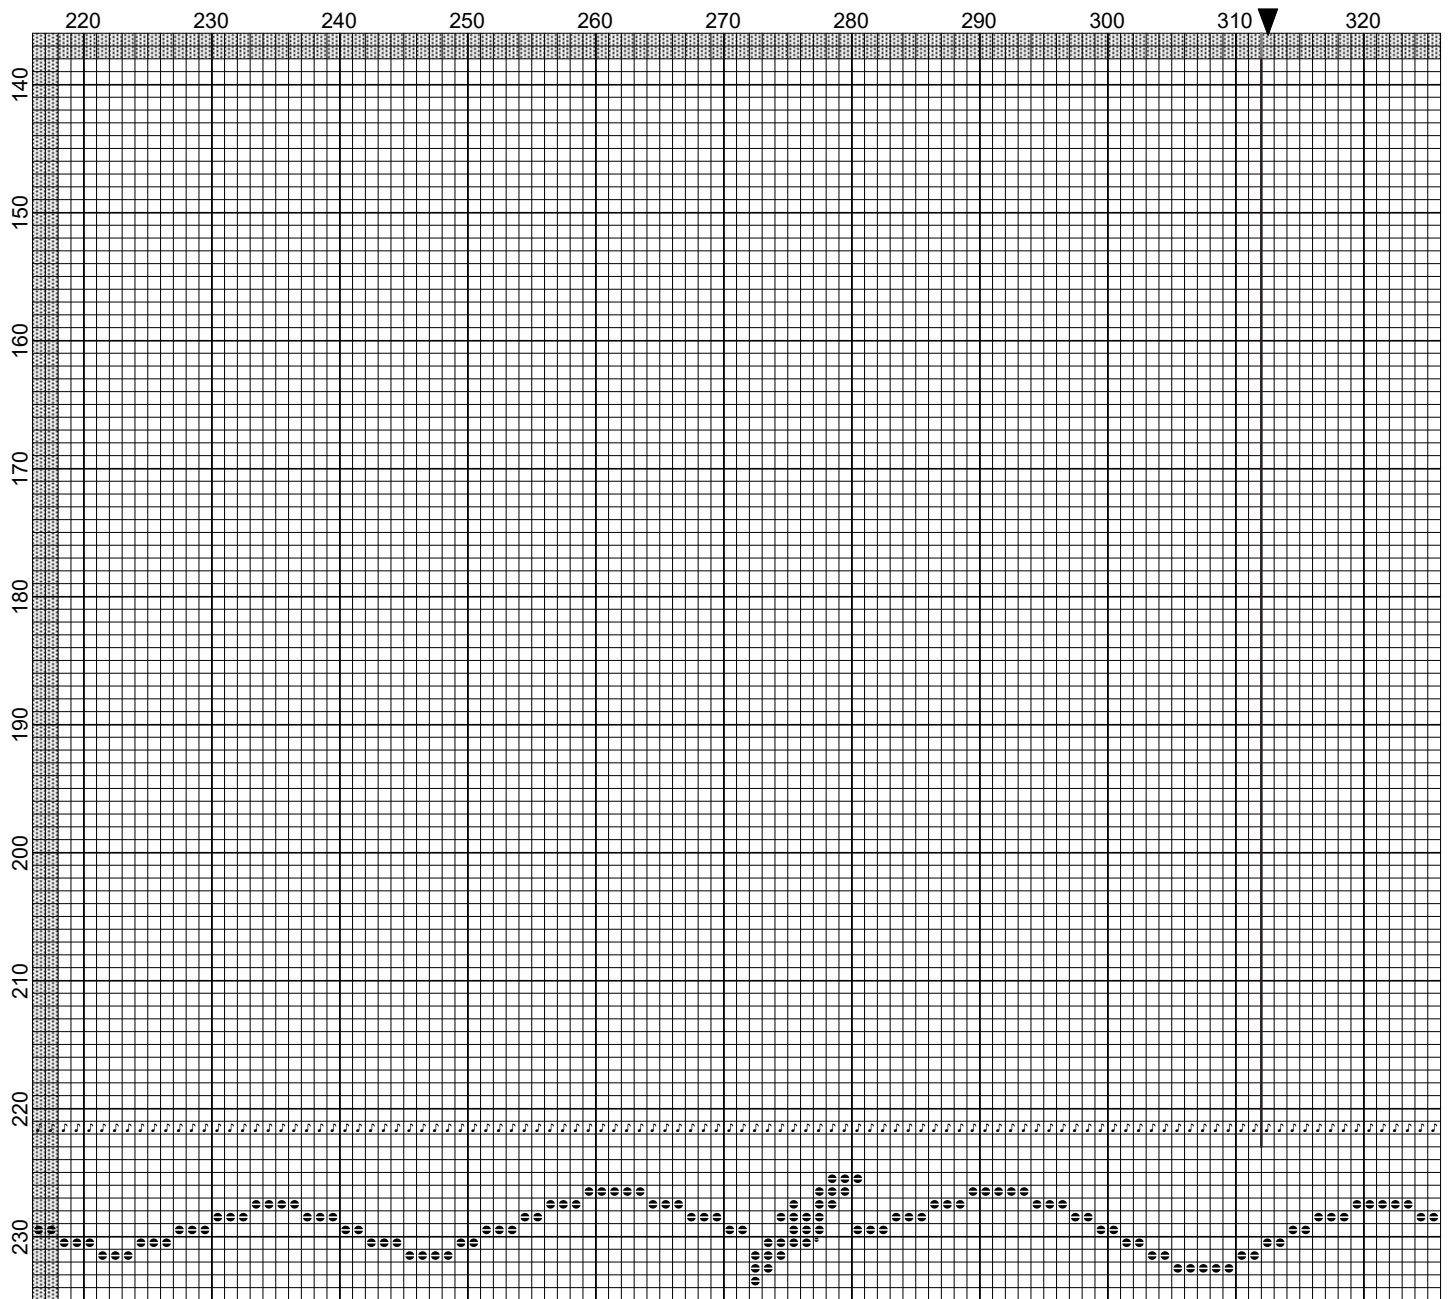

Spooky Hollow Border (6x2) by Jorden Nicoll

Little Stitch Girl 2020

Legend:

Spooky Hollow Border (6x2) by Jordan Nicoll

Little Stitch Girl 2020

CCC-181
 CCC-004
 CCC-170
 CCC-149

Spooky Hollow Border (6x2) by Jorden Nicoll

Little Stitch Girl 2020

Backstitches:

Spooky Hollow Border (6x2) by Jordan Nicoll

Little Stitch Girl 2020

— CCC-004

Spooky Hollow Border (6x2) by Jordan Nicoll

Little Stitch Girl 2020

Spooky Hollow Border (6x2) by Jordan Nicoll

Little Stitch Girl 2020