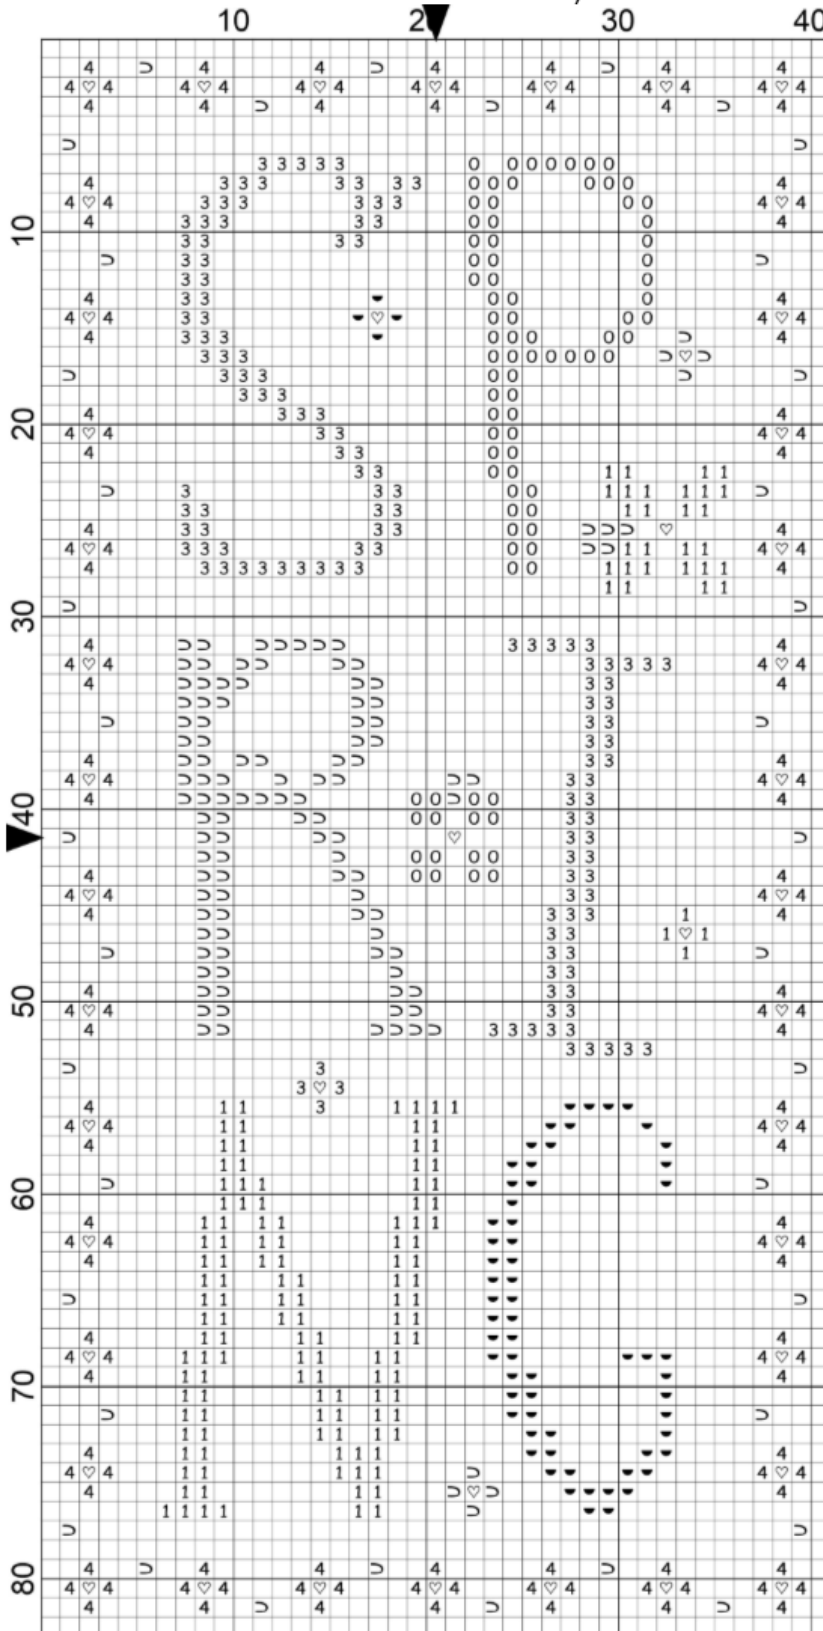

# Spring Freebie

By Jordan Nicoll—Little Stitch Girl

Symbol	DMC
	598
	3348
	3326
	727
	153
	White
	3825

**Grid Size:**  
39 x 81

**Finished:**  
2.8 x 5.8 inches

**Fabric:**  
28 Count Evenweave  
Snow Blue by Fabric Flair

Color photo available at [www.littlestitchgirl.com](http://www.littlestitchgirl.com)